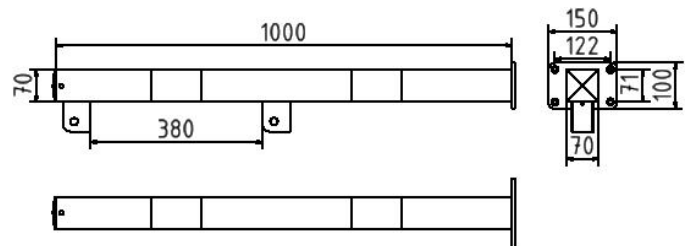

Barandilla modular, modelo cuadrado.

Itemnumber: 4270PBG

Fixed post to be fixed by plugs, End post for top and knee bar

item description:

Fixed post for plugging down Steel tube 70 x 70 mm with base plate 100 x 150 mm hot-dip galvanized and coated yellow with tree black stripes, End post for top and knee bar

designated purpose:

For protecting work sites, machines and facilities or gateways.

technical specifications:

weight: 6,50 kg/pc

material:
S235 JR

surface:
hot dipped galvanized and powder coated