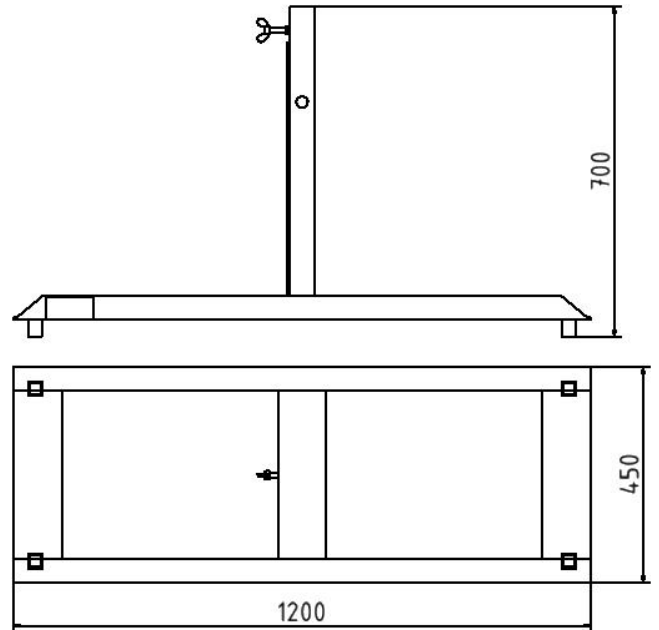

# Datenblatt/ datasheet

---

**Itemnumber: 35304**

Sign holder to TL type K

---

**item description:**

Sign holder to TL type K

**designated purpose:**

For the application for work in road building

**technical specifications:**

weight: 16,40 kg/pc

material:  
S235 JR

surface:

hot dipped galvanized acc. to DIN ISO 1461