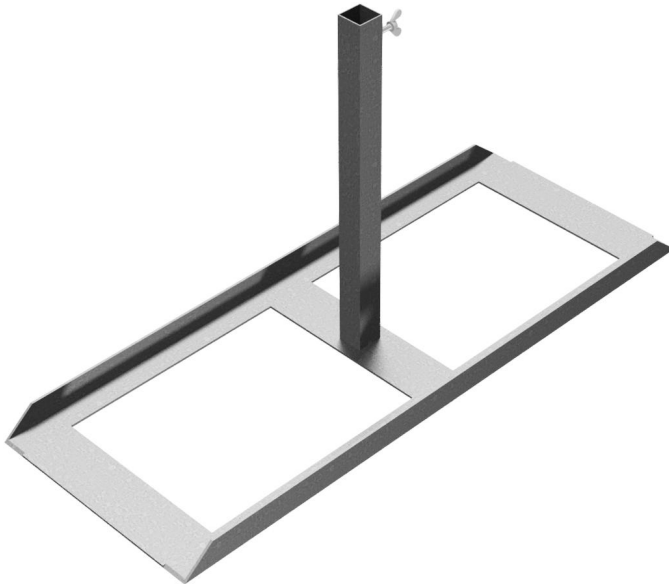

# Datenblatt/ datasheet

---

**Itemnumber: 35304**

Sign holder to TL type K

---

**item description:**

Sign holder to TL type K

**designated purpose:**

For the application for work in road building

**technical specifications:**

weight: 16,40 kg/pc

material:  
S235 JR

surface:

hot dipped galvanized acc. to DIN ISO 1461